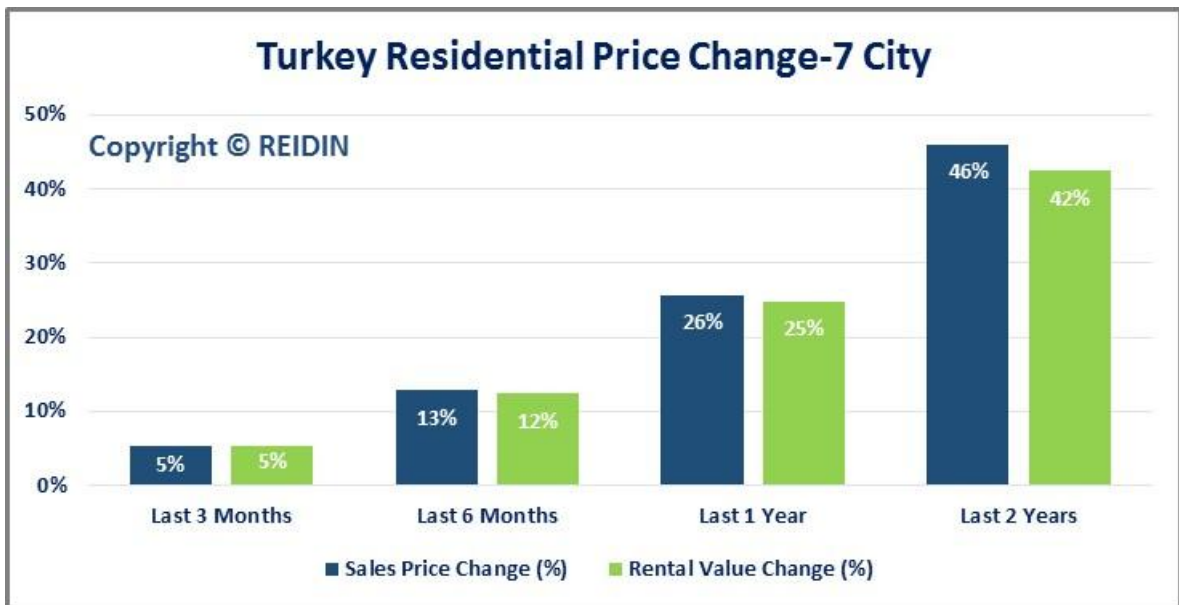

TURKISH REAL ESTATE Market Overview

DATA PERIOD: APRIL 2016

Area Wise Sales Price Change (Y-o-Y)

Copyright © REIDIN

Area Wise Rental Value Change (Y-o-Y)

Copyright © REIDIN

Area Wise Annual Gross Rental Yield