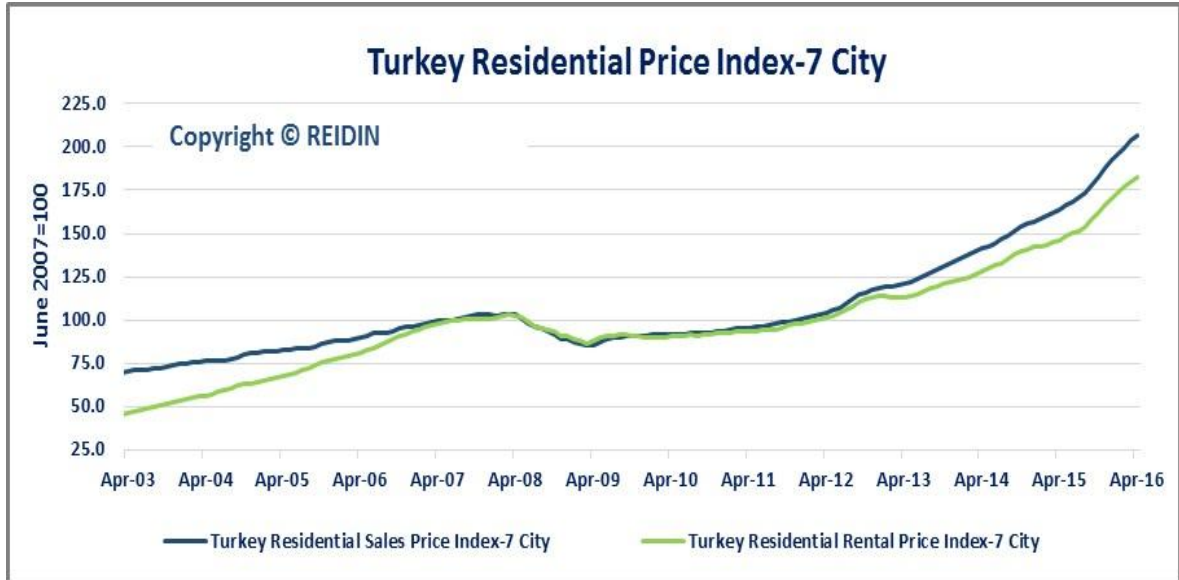

TURKISH REAL ESTATE Market Overview

DATA PERIOD: APRIL 2016

Area Wise Sales Price Change (Y-o-Y)

Copyright © REIDIN

Area Wise Rental Value Change (Y-o-Y)

Copyright © REIDIN

Area Wise Annual Gross Rental Yield