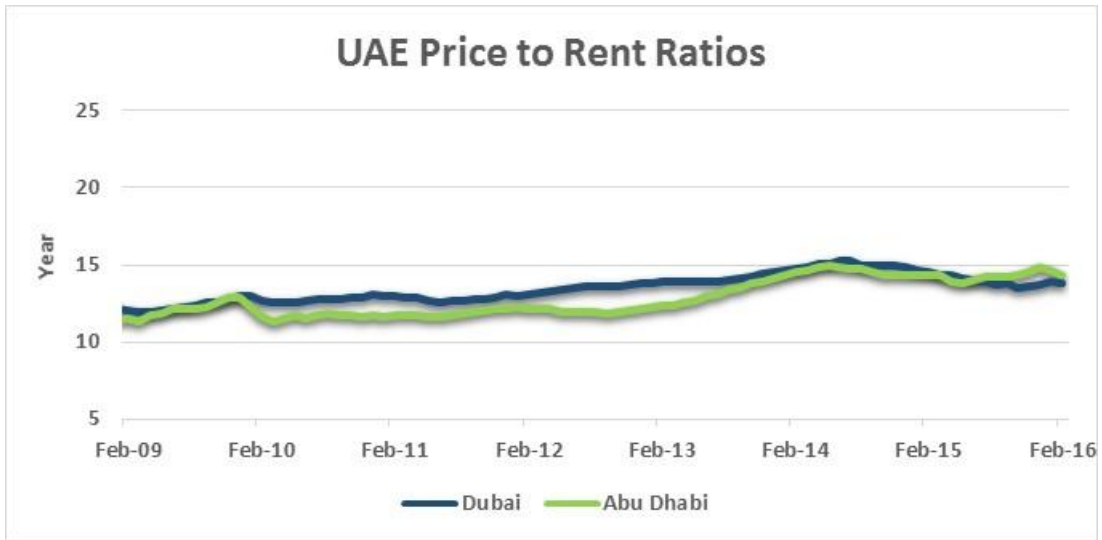

REIDIN - UAE

Concord Tower, No: 2304, Dubai Media City, PO Box 333929 Dubai, United Arab Emirates

Tel. +971 4 433 277 68 35

www.reidin.com info@reidin.com