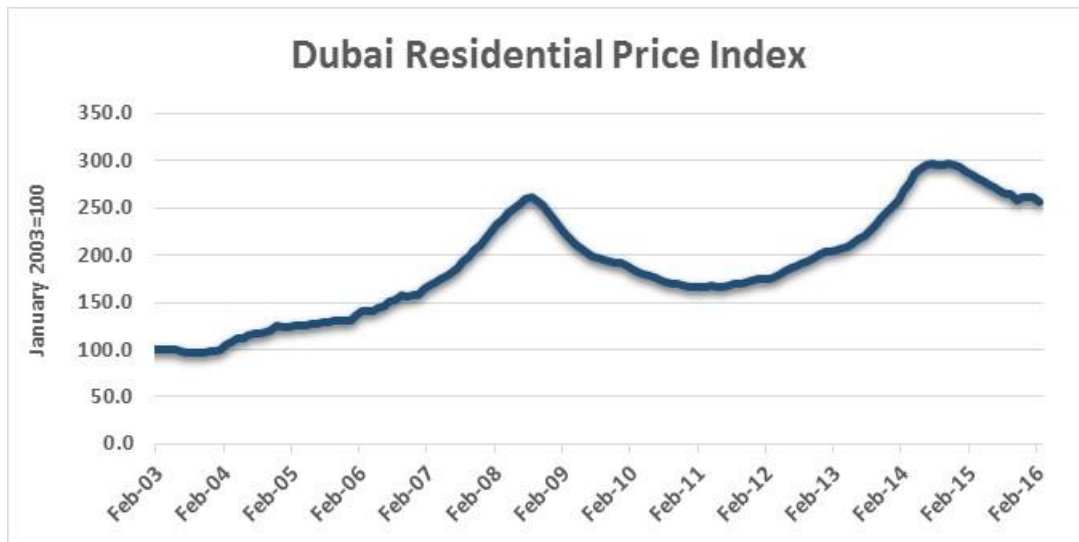

Data Period: February 2016

REIDIN - UAE

Concord Tower, No: 2304, Dubai Media City, PO Box 333929 Dubai, United Arab Emirates

Tel. +971 4 433 277 68 35

www.reidin.com info@reidin.com

REIDIN - UAE

Concord Tower, No: 2304, Dubai Media City, PO Box 333929 Dubai, United Arab Emirates