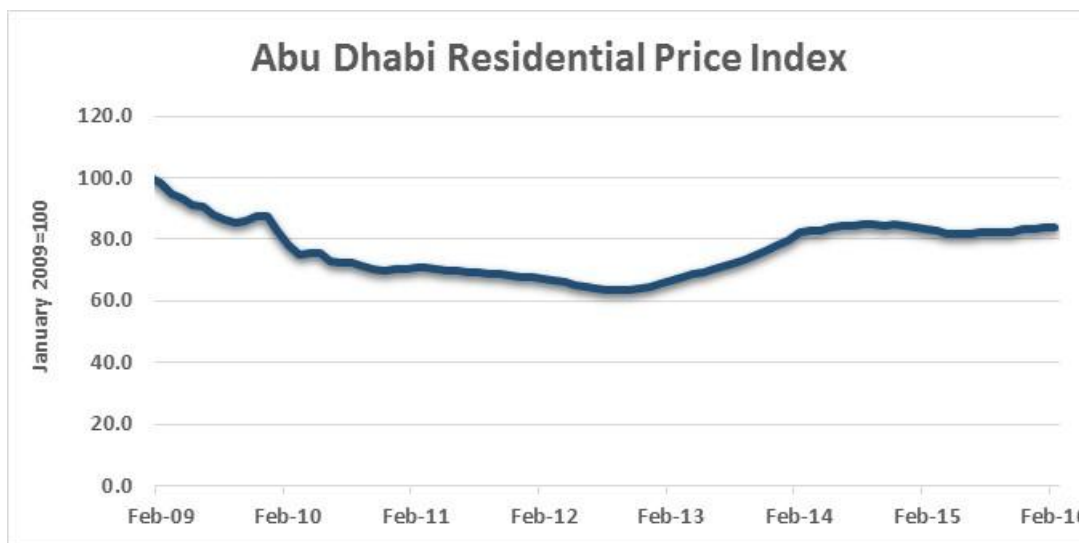

Data Period: February 2016

REIDIN - UAE

Concord Tower, No: 2304, Dubai Media City, PO Box 333929 Dubai, United Arab Emirates

Tel. +971 4 433 277 68 35

www.reidin.com info@reidin.com

REIDIN - UAE

Concord Tower, No: 2304, Dubai Media City, PO Box 333929 Dubai, United Arab Emirates