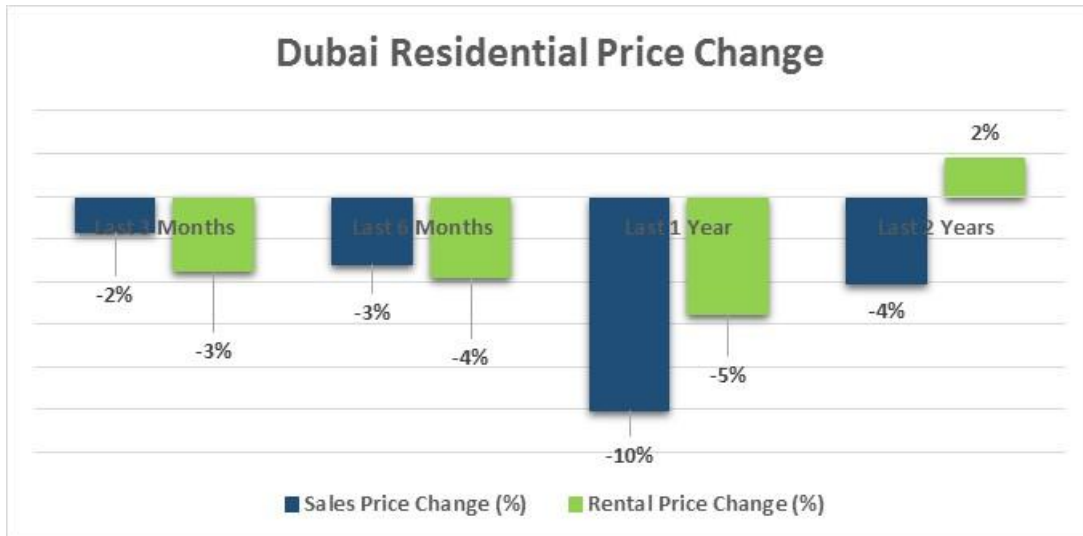

Data Period: February 2016

REIDIN - UAE

Concord Tower, No: 2304, Dubai Media City, PO Box 333929 Dubai, United Arab Emirates

Tel. +971 4 433 277 68 35

www.reidin.com info@reidin.com

REIDIN - UAE

Concord Tower, No: 2304, Dubai Media City, PO Box 333929 Dubai, United Arab Emirates