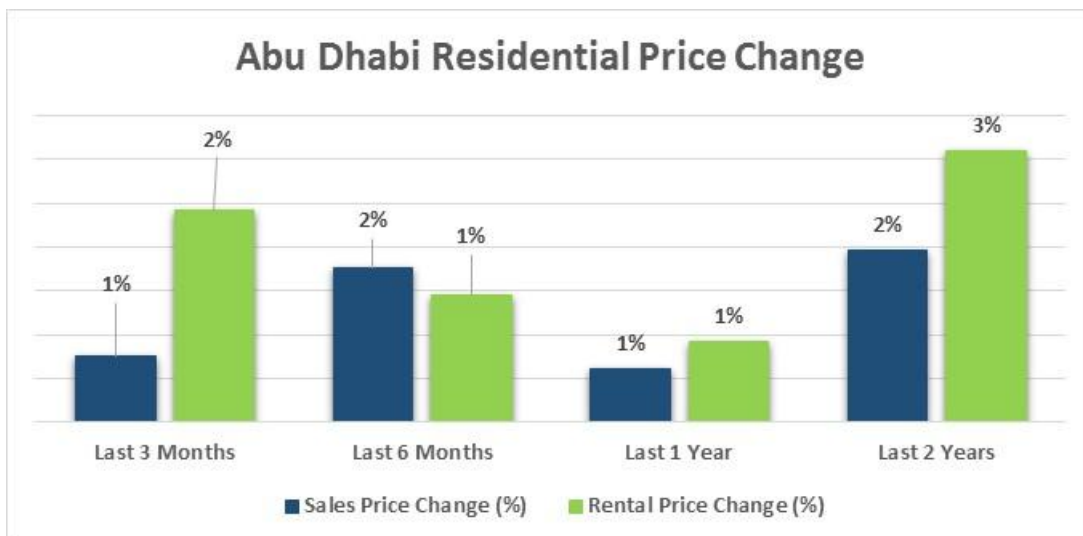

Data Period: February 2016

REIDIN - UAE

Concord Tower, No: 2304, Dubai Media City, PO Box 333929 Dubai, United Arab Emirates

Tel. +971 4 433 277 68 35

www.reidin.com info@reidin.com

REIDIN - UAE

Concord Tower, No: 2304, Dubai Media City, PO Box 333929 Dubai, United Arab Emirates