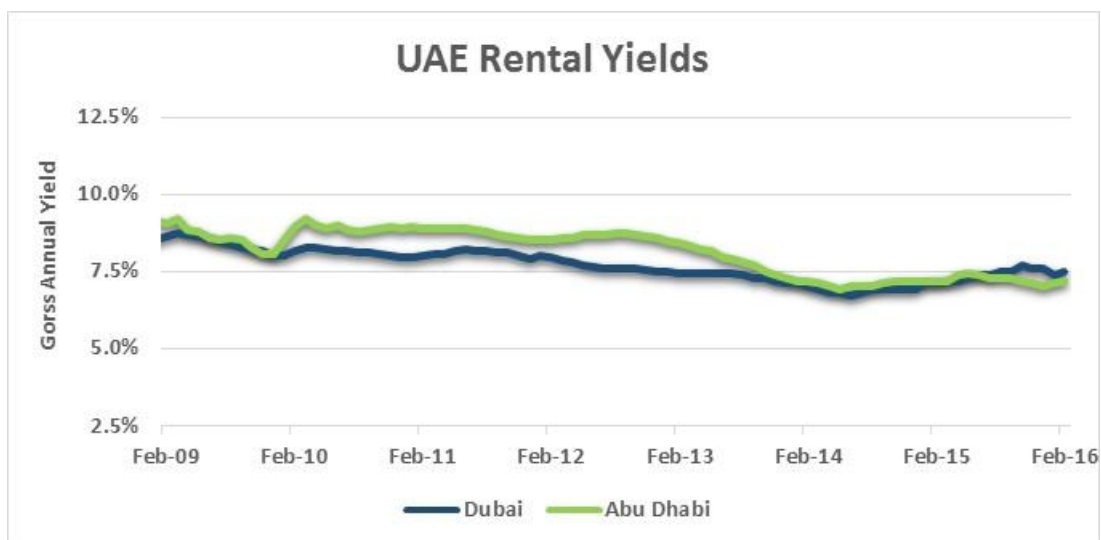

Data Period: February 2016

REIDIN - UAE

Concord Tower, No: 2304, Dubai Media City, PO Box 333929 Dubai, United Arab Emirates

Tel. +971 4 433 277 68 35

www.reidin.com info@reidin.com

REIDIN - UAE

Concord Tower, No: 2304, Dubai Media City, PO Box 333929 Dubai, United Arab Emirates