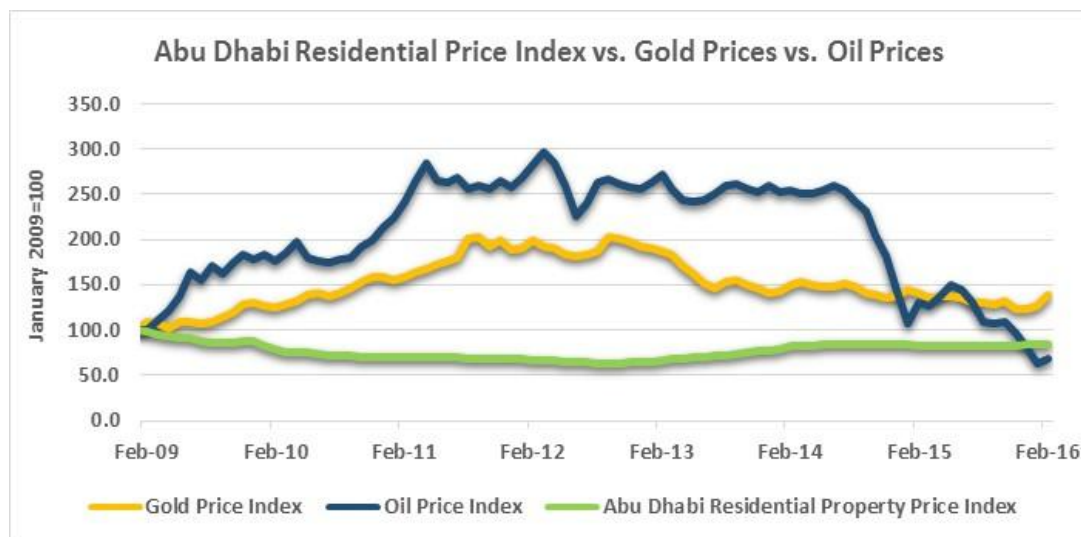

REIDIN - UAE

Concord Tower, No: 2304, Dubai Media City, PO Box 333929 Dubai, United Arab Emirates

Tel. +971 4 433 277 68 35

www.reidin.com info@reidin.com