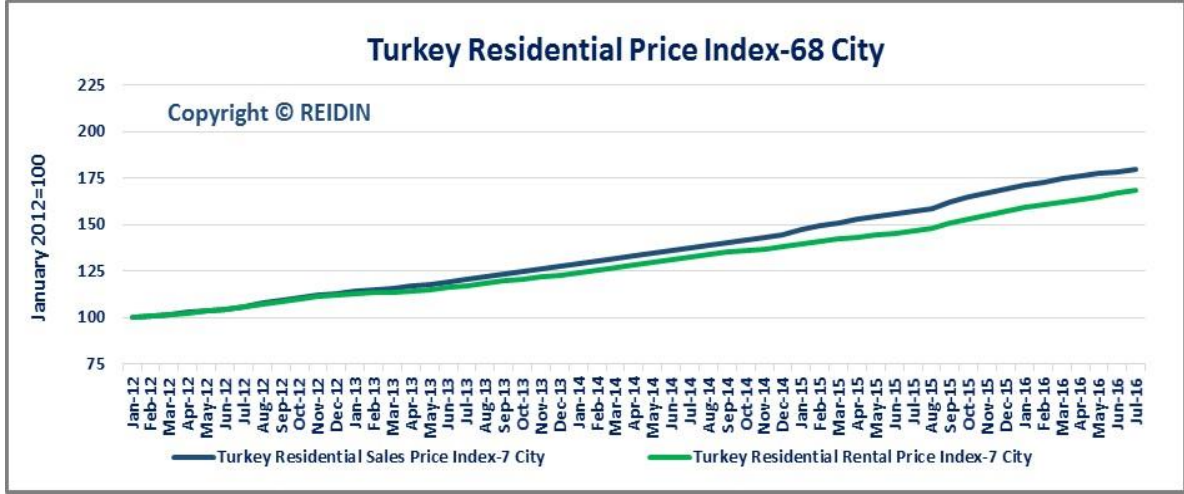

TURKISH REAL ESTATE MARKET OVERVIEW DATA PERIOD: JULY 2016

Area Wise Annual Gross Rental Yield-7 Big City

Copyright © REIDIN

Area Wise Price-to-Rent Ratios-7 Big City

Copyright © REIDIN