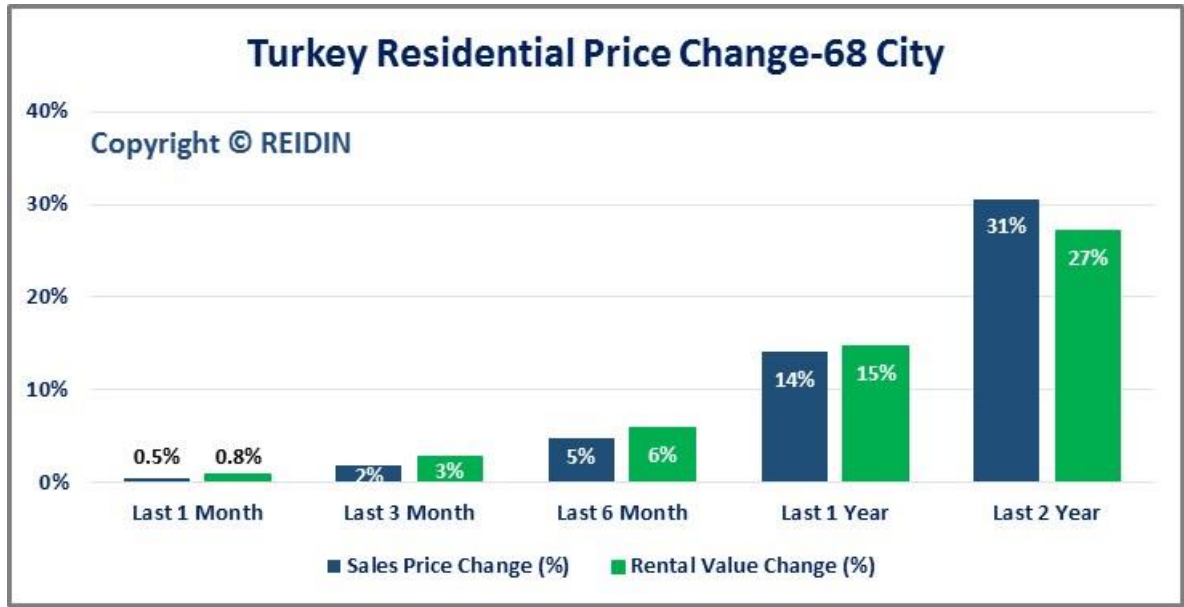

TURKISH REAL ESTATE MARKET OVERVIEW DATA PERIOD: JULY 2016

Area Wise Annual Gross Rental Yield-7 Big City

Copyright © REIDIN

Area Wise Price-to-Rent Ratios-7 Big City

Copyright © REIDIN