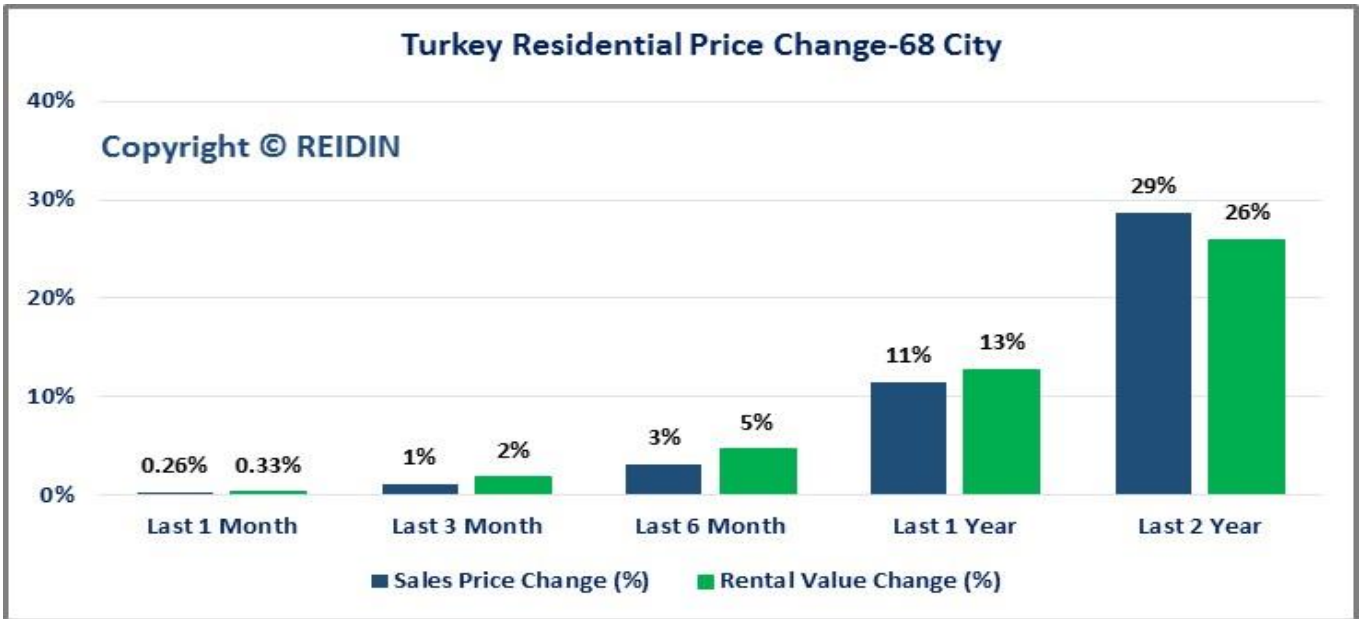

TURKISH REAL ESTATE MARKET OVERVIEW

DATA PERIOD: SEPTEMBER 2016

Area Wise Annual Gross Rental Yields

Copyright © REIDIN

Area Wise Price-to-Rent Ratios

Copyright © REIDIN