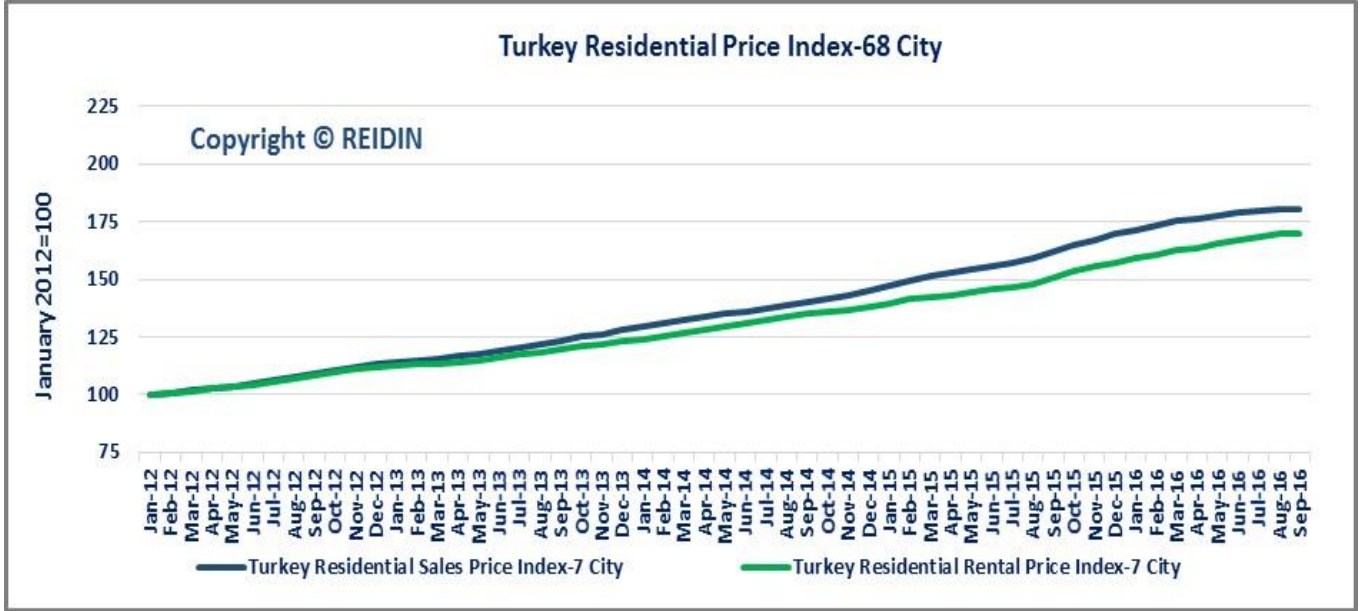

TURKISH REAL ESTATE MARKET OVERVIEW

DATA PERIOD: SEPTEMBER 2016

Area Wise Annual Gross Rental Yields

Copyright © REIDIN

Area Wise Price-to-Rent Ratios

Copyright © REIDIN