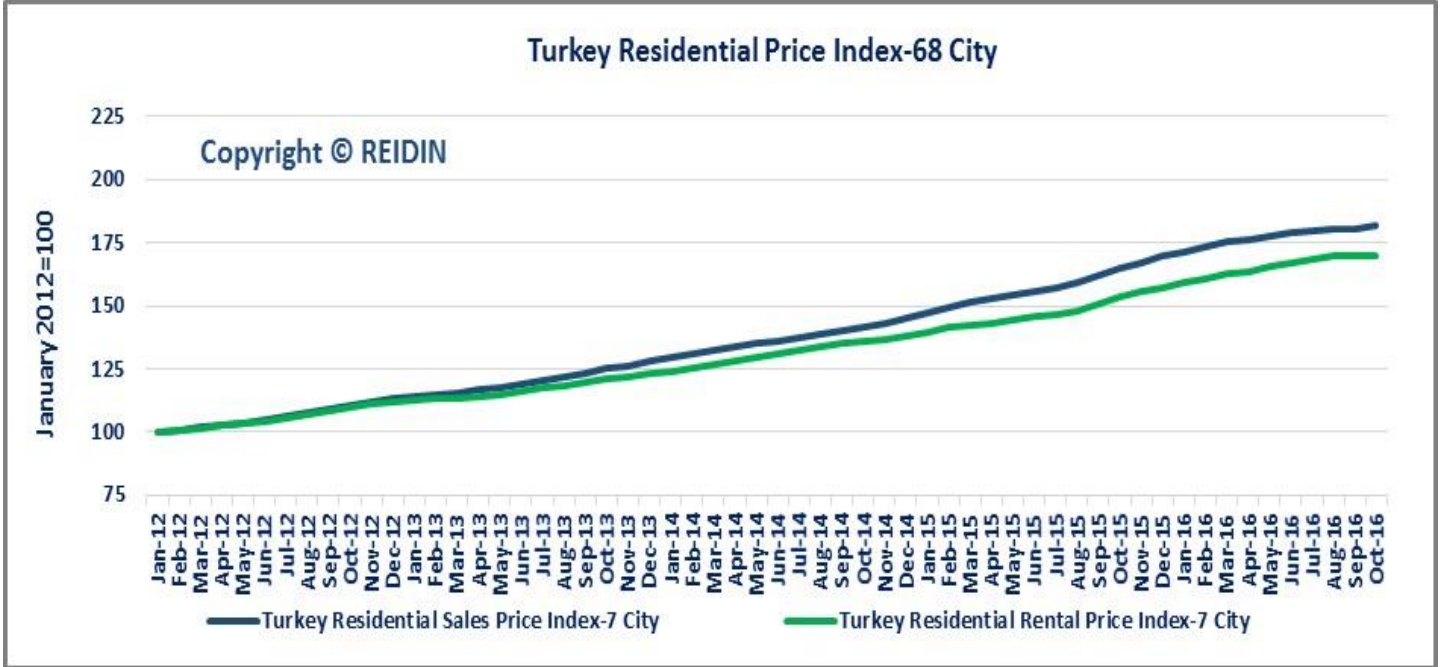

TURKISH REAL ESTATE MARKET OVERVIEW

DATA PERIOD: OCTOBER 2016

Area Wise Annual Gross Rental Yields

Copyright © REIDIN

Area Wise Price-to-Rent Ratios

Copyright © REIDIN